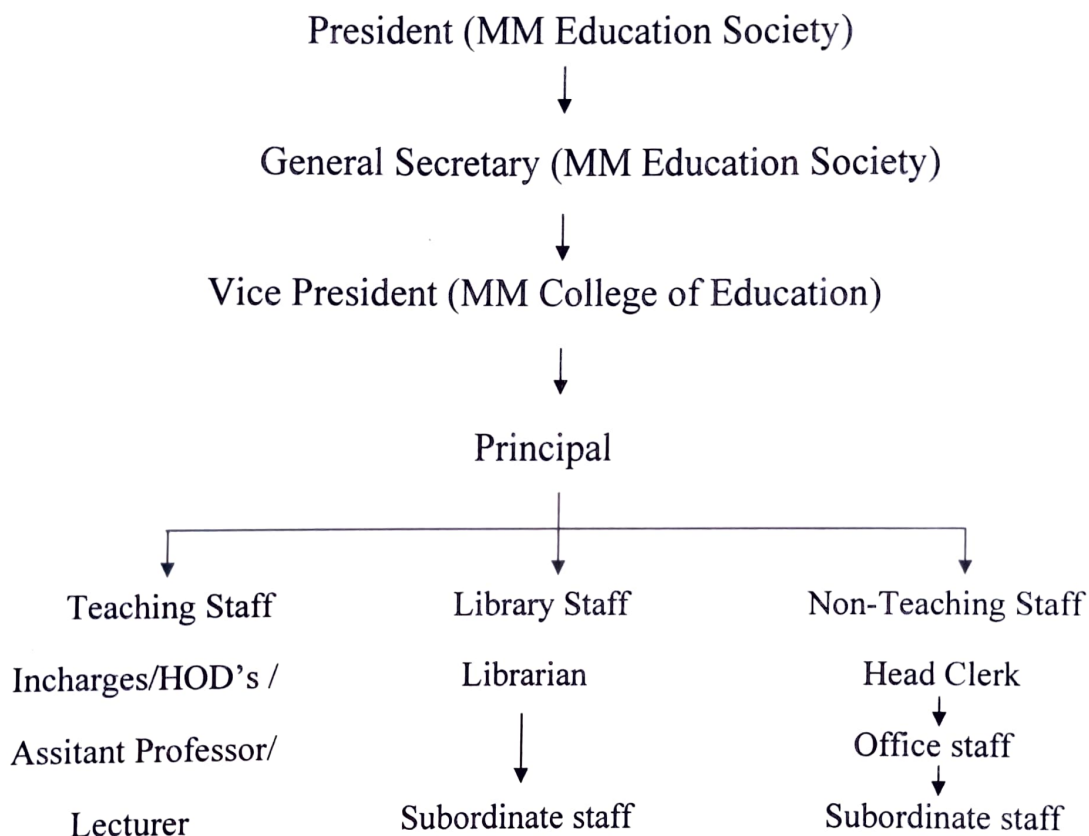

MANOHAR MEMORIAL COLLEGE OF EDUCATION FATEHABAD

Organogram

Jant Ravi
Principal
M.M. College of Education
Fatehabad-20050